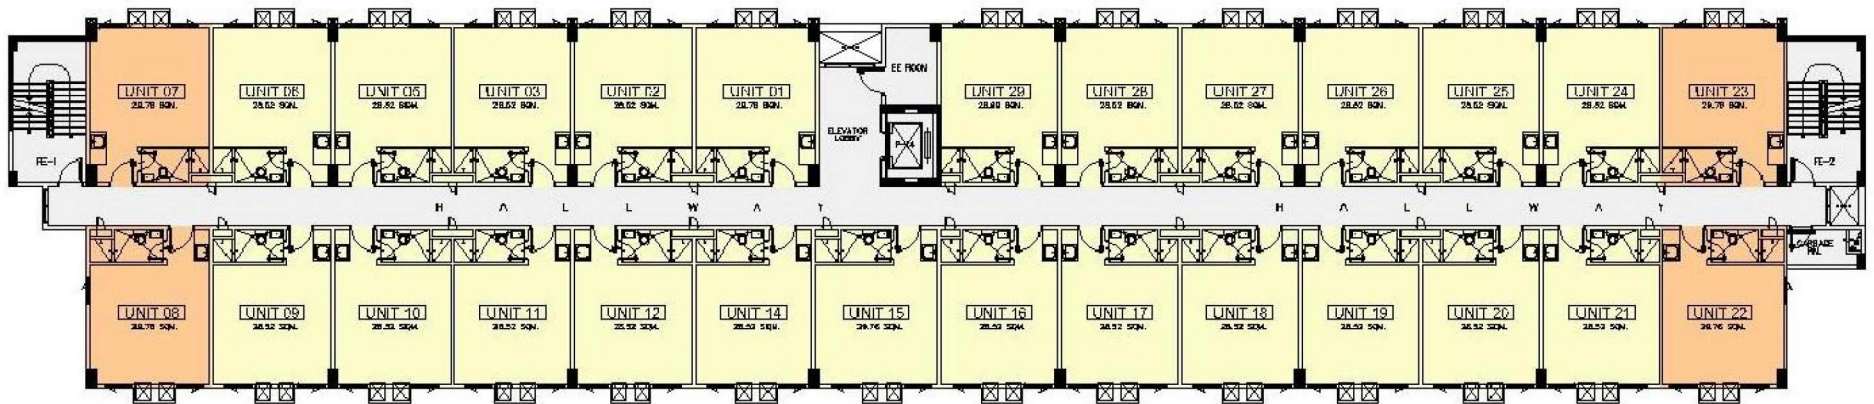

# BUILDING FLOOR PLANS

## BUILDING C TYPICAL FLOOR PLAN

*SOUTH EAST VIEW*

*AMENITY VIEW*

**LEGEND:**

**FLEXI-SUITE UNIT**

- FLEXI - SUITE UNIT
- FLEXI SUITE END UNIT

SM HOPE RESIDENCES  
Site Development Plan